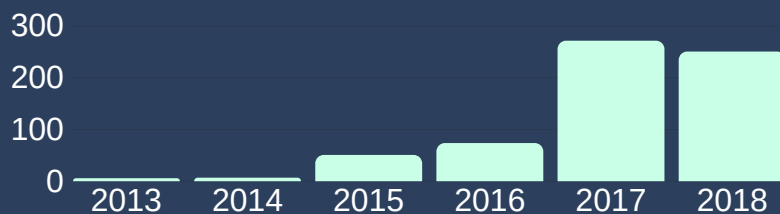

IMPRISONED JOURNALISTS

160,000
people arrested

152,000
state officials arrested

62,669
political prisoners charged with terrorist activity

686
tortured during detention

51
prisoners died suspiciously

69,301
students incarcerated

2,767
children imprisoned

102,000
people jailed due to use of mobile application

1,539
lawyers in trial

197
children imprisoned with terror charges

580
lawyers arrested

103
lawyers sentenced to long terms prison

Information gathered from: World Prison Brief, US Department of State, Reuters, Turkey Purge