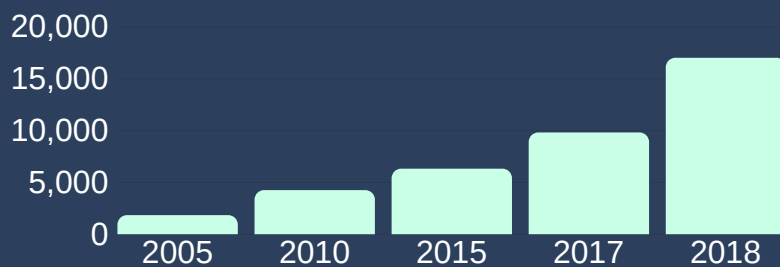

612,347 INVESTIGATIONS

Between July 2016 and July 2018, "investigations have been opened into **612,347** persons.

IN CONNECTION WITH JULY 15TH

217,971 persons are detained. Of those, the courts had convicted **16,684**, and another **14,750** were in prison awaiting trial. **47,778** individuals remained detained.

POPULATION VS. CAPACITY

Total prison inmate population of **260,144** in government-operated detention facilities with a capacity of **211,766** inmates.

BUILDING NEW JAILS

38 new prisons built last year, another **76** under construction. **170** jails will be built over the next five years.

BABIES IN PRISON

600 babies imprisoned with their mothers. **100** women who were pregnant or had just given birth were imprisoned.

TORTURE, MISTREATMENT, AND ABUSE

PRISONS IN TURKEY

www.silencedturkey.org

PRISON POPULATION

IMPRISONED WOMEN

IMPRISONED JOURNALISTS

160,000
people arrested

152,000
state officials arrested

62,669
political prisoners charged with terrorist activity

686
tortured during detention

51
prisoners died suspiciously