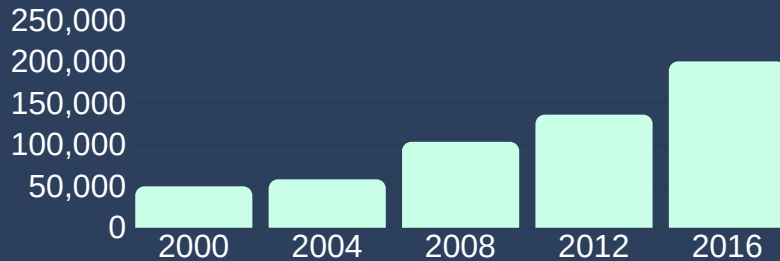

612,347 INVESTIGATIONS

Between July 2016 and July 2018, "investigations have been opened into **612,347** persons.

IN CONNECTION WITH JULY 15TH

217,971 persons are detained. Of those, the courts had convicted **16,684**, and another **14,750** were in prison awaiting trial. **47,778** individuals remained detained.

POPULATION VS. CAPACITY

Total prison inmate population of **260,144** in government-operated detention facilities with a capacity of **211,766** inmates.

BUILDING NEW JAILS

38 new prisons built last year, another **76** under construction. **170** jails will be built over the next five years.

BABIES IN PRISON

600 babies imprisoned with their mothers. **100** women who were pregnant or had just given birth were imprisoned.

TORTURE, MISTREATMENT, AND ABUSE

PRISONS IN TURKEY

www.silencedturkey.org

PRISON POPULATION

IMPRISONED WOMEN

IMPRISONED JOURNALISTS

160,000
people arrested

152,000
state officials arrested

62,669
political prisoners charged with terrorist activity

686
tortured during detention

51
prisoners died suspiciously